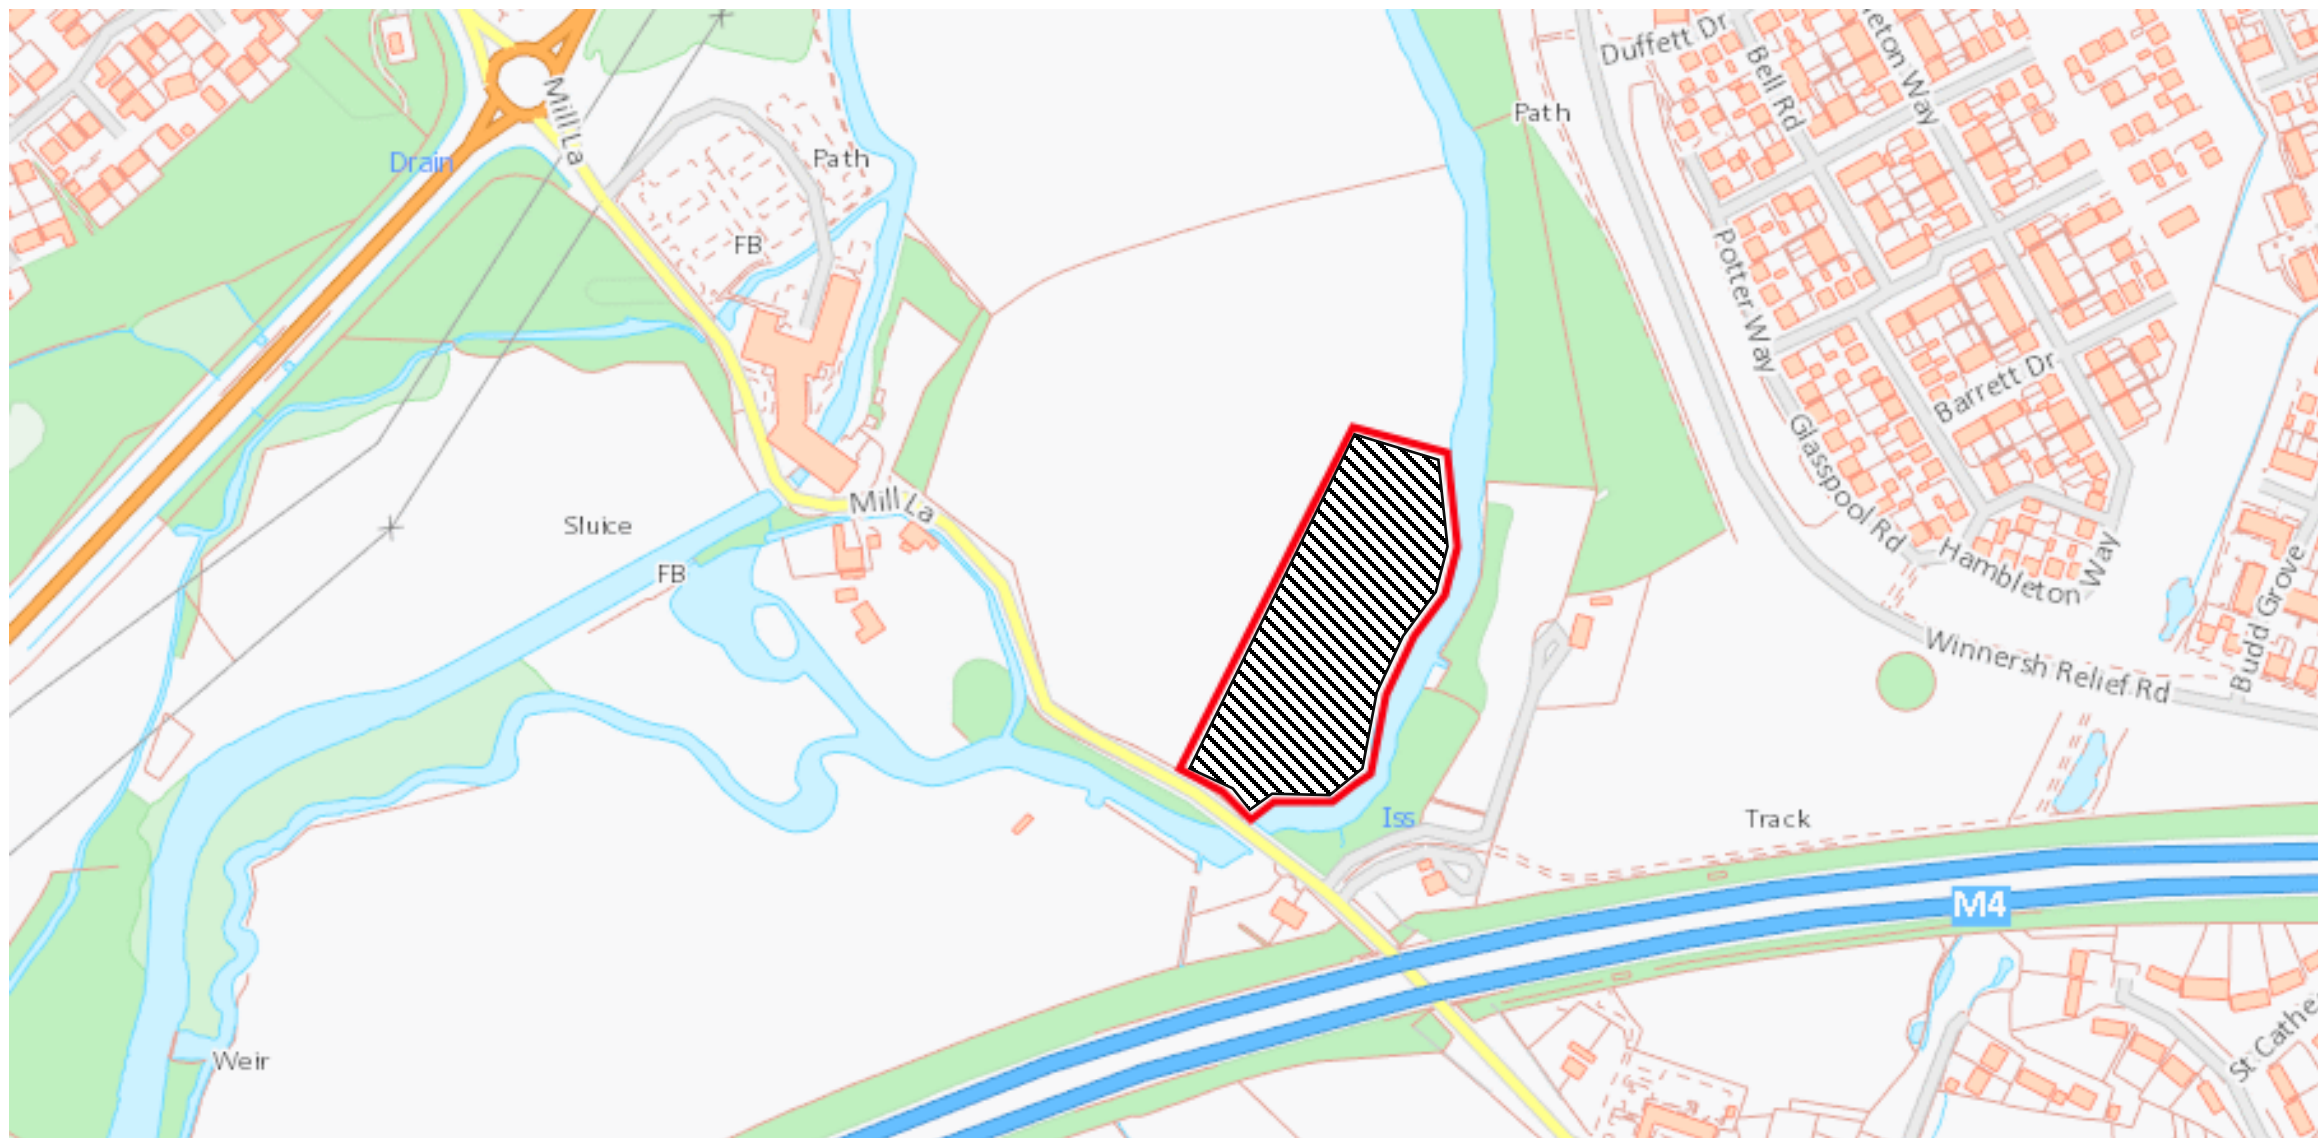

Land at Mill Lane, Sindlesham

Scale: 1:5,000
Date: 23/07/2020